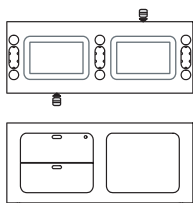

Backbone with open front cabinet - drawers
1BE0605..FD: L 120,5 D 46 H 53

Backbone with filing drawer - open front cabinet
1BE0615..FS: L 120,5 D 46 H 53

Backbone with open front cabinet -filing drawer
1BE0615..FD: L 120,5 D 46 H 53

Backbone with filing drawer - drawers
1BE0635..FS: L 120,5 D 46 H 53

Backbone with drawers - filing drawer
1BE0635..FD: L 120,5 D 46 H 53

Backbone with hinged door - drawers
1BE0645..FS: L 120,5 D 46 H 53

Backbone with drawers - hinged door
1BE0645..FD: L 120,5 D 46 H 53

Double faced backbone with
 left drawers - right open front cabinet
1BE0650..FS: L 120,5 D 46 H 53

Double faced backbone with
 right drawers - left open front cabinet
1BE0650..FD: L 120,5 D 46 H 53