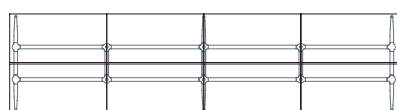

beta

Free-standing 3 people bench

1BE1031: L 480 D 80 H 75
1BE1032: L 540 D 80 H 75

Free-standing 4 people bench

1BE1042: L 320 D 162,5 H 75
1BE1052: L 360 D 162,5 H 75

Free-standing 6 people bench

1BE1043: L 480 D 162,5 H 75
1BE1053: L 540 D 162,5 H 75