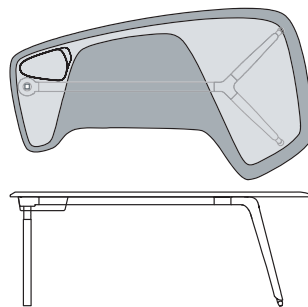

Green beta color evolutive desk for backbone, left side

1BE0046LOPVO0A: L 195 D 100 H 75
1BE0048LOPVO0A: L 195 D 100 H 65/85