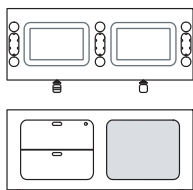

Beta configurations combine three basic components: backbones, desks and accessories. The backbone is a metal structural module of 120 cm in length that provides the base on which the many functions and characteristics of the Beta system are built. The backbone serves as container, display unit and support for accessories, and also carries the integrated cabling. The desks are conceived as platforms on which people can work individually and collectively.

DESIGNER

Pierandrei Associati

PREMI

Red Dot Design Award 2010
Good Design 2010
Us Award 2010

beta

Metal backbone with open front cabinet
1BE0601: L 120,5 D 46 H 53

Backbone with drawers - open front cabinet
1BE0605..FS: L 120,5 D 46 H 53

Backbone with open front cabinet - drawers
1BE0605..FD: L 120,5 D 46 H 53

Backbone with filing drawer - open front cabinet
1BE0615..FS: L 120,5 D 46 H 53

Backbone with open front cabinet -filing drawer
1BE0615..FD: L 120,5 D 46 H 53