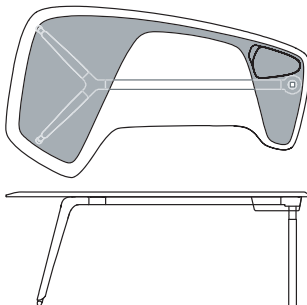

Semi-evolutive desk for backbone, right side

1BE0031..: L 160 D 100 H 75
1BE0033..: L 160 D 100 H 65/68
1BE0035..: L 175 D 100 H 75
1BE0037..: L 175 D 100 H 65/68

Semi-evolutive desk for backbone, left side

1BE0032..: L 160 D 100 H 75
1BE0034..: L 160 D 100 H 65/68
1BE0036..: L 175 D 100 H 75
1BE0038..: L 175 D 100 H 65/68

Single color evolutive desk for backbone, right side

1BE0053: L 195 D 100 H 75
1BE0055: L 195 D 100 H 65/85

Single color evolutive desk for backbone, left side

1BE0054: L 195 D 100 H 75
1BE0056: L 195 D 100 H 65/85

Bi-color evolutive desk for backbone, right side

1BE0041: L 195 D 100 H 75
1BE0043: L 195 D 100 H 65/85