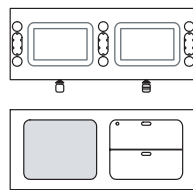

Beta configurations combine three basic components: backbones, desks and accessories. The backbone is a metal structural module of 120 cm in length that provides the base on which the many functions and characteristics of the Beta system are built. The backbone serves as container, display unit and support for accessories, and also carries the integrated cabling. The desks are conceived as platforms on which people can work individually and collectively.

DESIGNER

Pierandrei Associati

PREMI

Red Dot Design Award 2010
Good Design 2010
Us Award 2010

beta

Metal backbone with open front cabinet
1BE0601: L 120,5 D 46 H 53

Backbone with drawers - open front cabinet
1BE0605..FS: L 120,5 D 46 H 53

Backbone with open front cabinet - drawers
1BE0605..FD: L 120,5 D 46 H 53

Backbone with filing drawer - open front cabinet
1BE0615..FS: L 120,5 D 46 H 53

Backbone with open front cabinet -filing drawer
1BE0615..FD: L 120,5 D 46 H 53