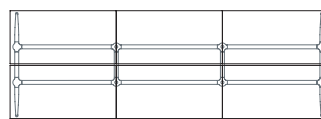

beta

Free-standing 3 people bench

1BE1031: L 480 D 80 H 75
1BE1032: L 540 D 80 H 75

Free-standing 4 people bench

1BE1042: L 320 D 162,5 H 75
1BE1052: L 360 D 162,5 H 75

Free-standing 6 people bench

1BE1043: L 480 D 162,5 H 75
1BE1053: L 540 D 162,5 H 75