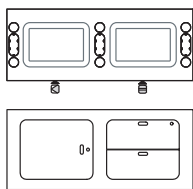

Beta configurations combine three basic components: backbones, desks and accessories. The backbone is a metal structural module of 120 cm in length that provides the base on which the many functions and characteristics of the Beta system are built. The backbone serves as container, display unit and support for accessories, and also carries the integrated cabling. The desks are conceived as platforms on which people can work individually and collectively.

Backbone with open front cabinet - drawers
1BE0605..FD: L 120,5 D 46 H 53

Backbone with filing drawer - open front cabinet
1BE0615..FS: L 120,5 D 46 H 53

Backbone with open front cabinet -filing drawer
1BE0615..FD: L 120,5 D 46 H 53

Backbone with filing drawer - drawers
1BE0635..FS: L 120,5 D 46 H 53

Backbone with drawers - filing drawer
1BE0635..FD: L 120,5 D 46 H 53

Backbone with hinged door - drawers
1BE0645..FS: L 120,5 D 46 H 53