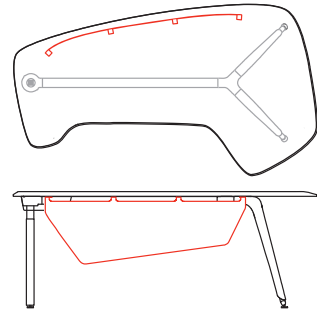

Green beta color evolutive desk for backbone, left side

1BE0046LOPVO0A: L 195 D 100 H 75
1BE0048LOPVO0A: L 195 D 100 H 65/85

beta

Modesty panel for rectangular workstation
1BE0156: L 100 D 5 H 37

Modesty panel for semi-evolutive and evolutive workstation (right)
1BE0157DX: L 118 D 5 H 41,5