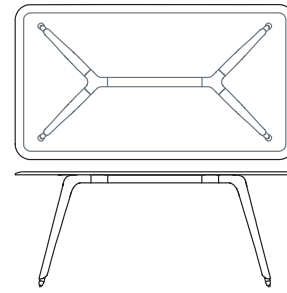

Beta configurations combine three basic components: backbones, desks and accessories. The backbone is a metal structural module of 120 cm in length that provides the base on which the many functions and characteristics of the Beta system are built. The backbone serves as container, display unit and support for accessories, and also carries the integrated cabling. The desks are conceived as platforms on which people can work individually and collectively.

8 people cluster

1BE0024: L 640 D 166 H 75
1BE0025: L 720 D 166 H 75

beta

Round meeting table
1BE0431: L 140 D 140 H 75
1BE0435: L 160 D 160 H 75

Square meeting table
1BE0401: L 140 D 140 H 75
1BE0403: L 160 D 140 H 75
1BE0405: L 160 D 160 H 75

Rectangular meeting table
1BE0410: L 160 D 100 H 75
1BE0415: L 180 D 100 H 75
1BE0420: L 200 D 100 H 75

Backbone for rectangular meeting table
1BE0411: L 160 D 100 H 110
1BE0416: L 180 D 100 H 110
1BE0421: L 200 D 100 H 110