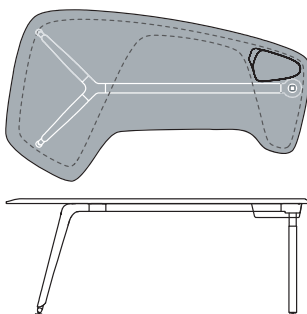

Single color evolutive desk for backbone, right side

1BE0053: L 195 D 100 H 75
1BE0055: L 195 D 100 H 65/85