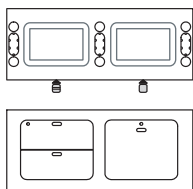

Beta configurations combine three basic components: backbones, desks and accessories. The backbone is a metal structural module of 120 cm in length that provides the base on which the many functions and characteristics of the Beta system are built. The backbone serves as container, display unit and support for accessories, and also carries the integrated cabling. The desks are conceived as platforms on which people can work individually and collectively.

Backbone with open front cabinet - drawers
1BE0605..FD: L 120,5 D 46 H 53

Backbone with filing drawer - open front cabinet
1BE0615..FS: L 120,5 D 46 H 53

Backbone with open front cabinet -filing drawer
1BE0615..FD: L 120,5 D 46 H 53

Backbone with filing drawer - drawers
1BE0635..FS: L 120,5 D 46 H 53

Backbone with drawers - filing drawer
1BE0635..FD: L 120,5 D 46 H 53

Backbone with hinged door - drawers
1BE0645..FS: L 120,5 D 46 H 53