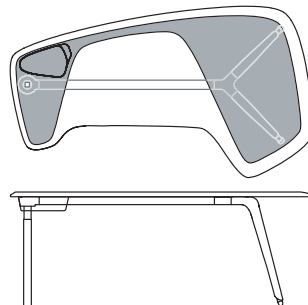

Semi-evolutive desk for backbone, right side

1BE0031..: L 160 D 100 H 75
1BE0033..: L 160 D 100 H 65/68
1BE0035..: L 175 D 100 H 75
1BE0037..: L 175 D 100 H 65/68

Semi-evolutive desk for backbone, left side

1BE0032..: L 160 D 100 H 75
1BE0034..: L 160 D 100 H 65/68
1BE0036..: L 175 D 100 H 75
1BE0038..: L 175 D 100 H 65/68

Single color evolutive desk for backbone, right side

1BE0053: L 195 D 100 H 75
1BE0055: L 195 D 100 H 65/85

Single color evolutive desk for backbone, left side

1BE0054: L 195 D 100 H 75
1BE0056: L 195 D 100 H 65/85

Bi-color evolutive desk for backbone, right side

1BE0041: L 195 D 100 H 75
1BE0043: L 195 D 100 H 65/85