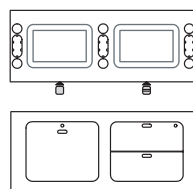

Beta configurations combine three basic components: backbones, desks and accessories. The backbone is a metal structural module of 120 cm in length that provides the base on which the many functions and characteristics of the Beta system are built. The backbone serves as container, display unit and support for accessories, and also carries the integrated cabling. The desks are conceived as platforms on which people can work individually and collectively.

DESIGNER

Pierandrei Associati

PREMI

Red Dot Design Award 2010
Good Design 2010
Us Award 2010

beta

Metal backbone with open front cabinet
1BE0601: L 120,5 D 46 H 53

Backbone with drawers - open front cabinet
1BE0605..FS: L 120,5 D 46 H 53

Backbone with open front cabinet - drawers
1BE0605..FD: L 120,5 D 46 H 53

Backbone with filing drawer - open front cabinet
1BE0615..FS: L 120,5 D 46 H 53

Backbone with open front cabinet -filing drawer
1BE0615..FD: L 120,5 D 46 H 53