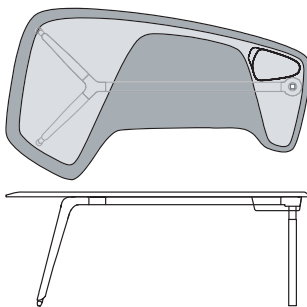

Green beta color evolutive desk for backbone, right side

1BE0045LOPVO0A: L 195 D 100 H 75
1BE0047LOPVO0A: L 195 D 100 H 65/85