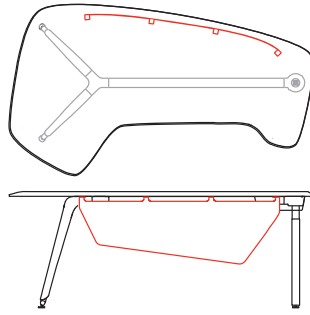

Modesty panel for semi-evolutive and evolutive workstation (right)
1BE0157DX: L 118 D 5 H 41,5