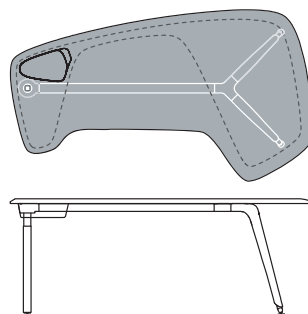

Single color evolutive desk for backbone, left side

1BE0054: L 195 D 100 H 75
1BE0056: L 195 D 100 H 65/85