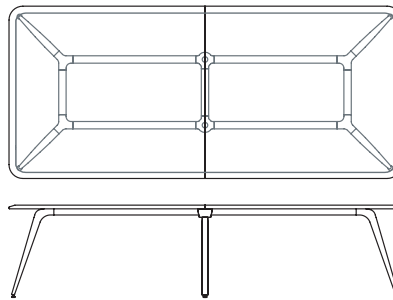

Beta configurations combine three basic components: backbones, desks and accessories. The backbone is a metal structural module of 120 cm in length that provides the base on which the many functions and characteristics of the Beta system are built. The backbone serves as container, display unit and support for accessories, and also carries the integrated cabling. The desks are conceived as platforms on which people can work individually and collectively.

8 people cluster

1BE0024: L 640 D 166 H 75
1BE0025: L 720 D 166 H 75

beta

Round meeting table
1BE0431: L 140 D 140 H 75
1BE0435: L 160 D 160 H 75

Square meeting table
1BE0401: L 140 D 140 H 75
1BE0403: L 160 D 140 H 75
1BE0405: L 160 D 160 H 75

Rectangular meeting table
1BE0410: L 160 D 100 H 75
1BE0415: L 180 D 100 H 75
1BE0420: L 200 D 100 H 75

Backbone for rectangular meeting table
1BE0411: L 160 D 100 H 110
1BE0416: L 180 D 100 H 110
1BE0421: L 200 D 100 H 110