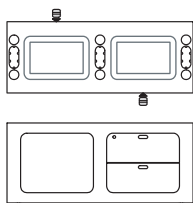

Beta configurations combine three basic components: backbones, desks and accessories. The backbone is a metal structural module of 120 cm in length that provides the base on which the many functions and characteristics of the Beta system are built. The backbone serves as container, display unit and support for accessories, and also carries the integrated cabling. The desks are conceived as platforms on which people can work individually and collectively.

Backbone with open front cabinet - drawers
1BE0605..FD: L 120,5 D 46 H 53

Backbone with filing drawer - open front cabinet
1BE0615..FS: L 120,5 D 46 H 53

Backbone with open front cabinet -filing drawer
1BE0615..FD: L 120,5 D 46 H 53

Backbone with filing drawer - drawers
1BE0635..FS: L 120,5 D 46 H 53

Backbone with drawers - filing drawer
1BE0635..FD: L 120,5 D 46 H 53

Backbone with hinged door - drawers
1BE0645..FS: L 120,5 D 46 H 53

Backbone with drawers - hinged door
1BE0645..FD: L 120,5 D 46 H 53

Double faced backbone with
 left drawers - right open front cabinet
1BE0650..FS: L 120,5 D 46 H 53

Double faced backbone with
 right drawers - left open front cabinet
1BE0650..FD: L 120,5 D 46 H 53