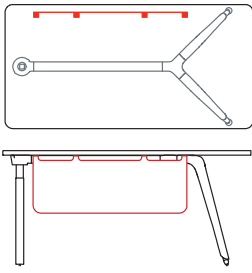

beta

Modesty panel for rectangular workstation
1BE0156: L 100 D 5 H 37